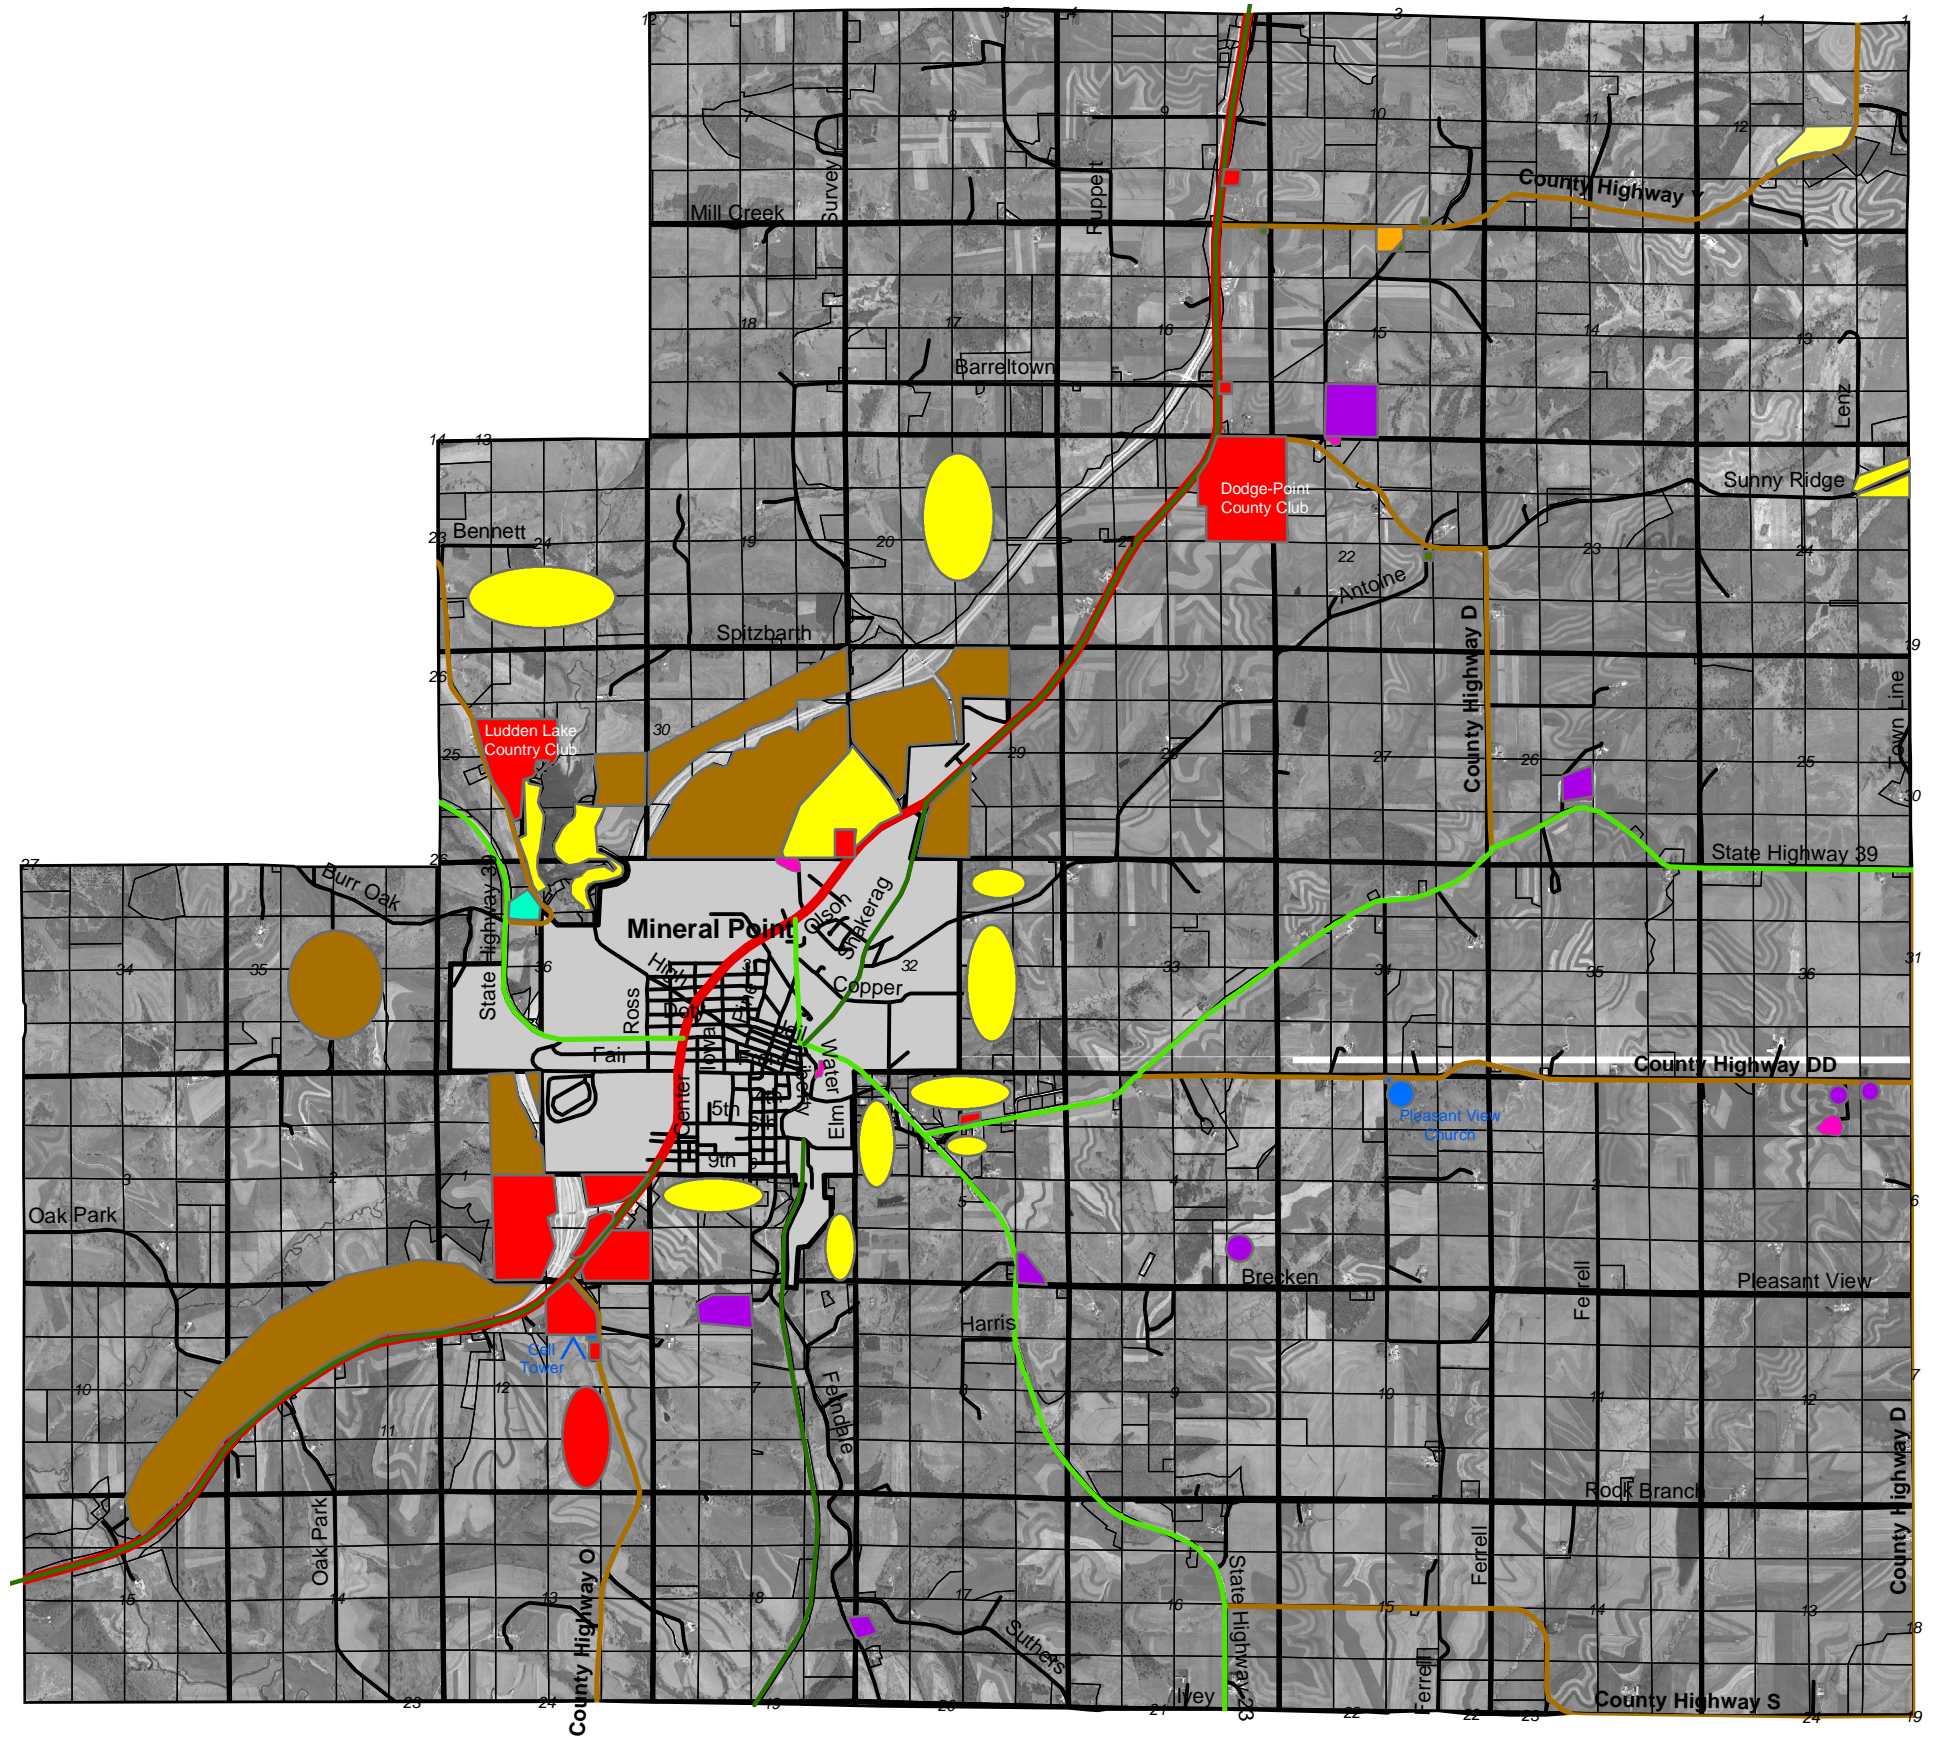

LAND USE MAP H.1

CITY OF MINERAL POINT
- IOWA COUNTY, WISCONSIN -

LEGEND

-  Residential Area
-  Existing & Potential Commercial Area
-  Industrial Area
-  Public Facilities
-  Conservancy / Recreation
-  Agriculture / Open Space
-  Historic Resource Area
-  Scenic Resource Area
-  Trailer Park

1 inch equals 0.91 miles

This map is neither a legally recorded map nor a technical survey and is not intended to be one. SWWRPC is not responsible for any inaccuracies herein contained.

SOUTHWESTERN WISCONSIN
REGIONAL PLANNING COMMISSION
719 Pioneer Tower
1 University Plaza
Platteville, WI 53818
February 28, 2005